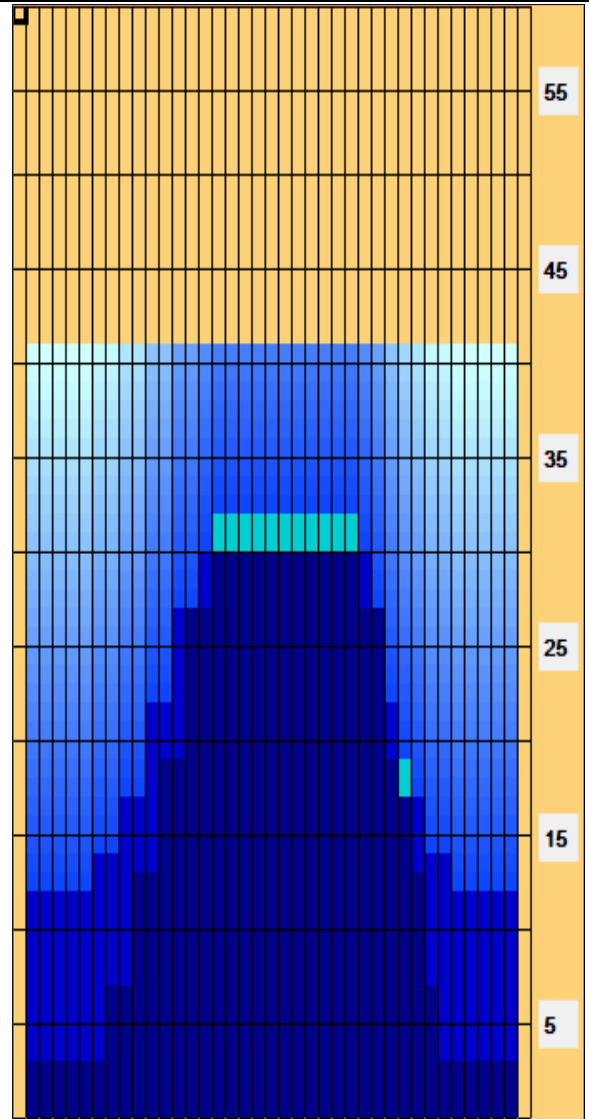

אלופות ישראל דרג ב' 2020

במרכזי הבאולינג חוצות המפרץ וחולון

Kegel Challenge Series - BEATEN PATH V2 - 5741

Oil Pattern Distance:	41 Feet	Reverse Brush Drop:	36 Feet	Oil Per Board:	50 uL
Forward Oil Total:	17.55 mL	Reverse Oil Total:	8.5 mL	Volume Oil Total:	26.05 mL
Forward Boards Crossed:	351 Boards	Reverse Boards Crossed:	170 Boards	Total Boards Crossed:	521 Boards

Start	Stop	Loads	Speed	Crossed	Start	End	Feet	T.Oil
1	2L 2R	3	14	111	0.0	3.9	3.9	5550
2	8L 8R	2	14	50	3.9	7.8	3.9	2500
3	10L 9R	3	14	66	7.8	13.7	5.9	3300
4	12L 10R	3	14	57	13.7	19.6	5.9	2850
5	14L 12R	3	18	45	19.6	27.2	7.6	2250
6	16L 14R	2	18	22	27.2	32.3	5.1	1100
7	2L 2R	0	22	0	32.3	36.0	3.7	0
8	2L 2R	0	26	0	36.0	41.0	5.0	0

<p> BEATEN PATH - 4541 This 41 foot pattern is much like the MIDDLE ROAD but two feet longer. Because of this added length, the options of attack will be a little more limited and the pattern will usually play where the most worn or highest friction part of the lane surface is. The players who excel in reading the lanes will easily find the BEATEN PATH and make this pattern look relatively easy. If you veer too far off the BEATEN PATH, it will play more difficult.</p>

Item	3L-7L:18L-18R	8L-12L:18L-18R	13L-17L:18L-18R	18L-18R:17R-13R	18L-18R:12R-8R	18L-18R:7R-3R
Description	Outside Track:Middle	Middle Track:Middle	Inside Track:Middle	Middle: Inside Track	Middle:Middle Track	Middle:Outside Track
Track Zone Ratio	5.71	2.18	1.1	1.02	1.74	5.71