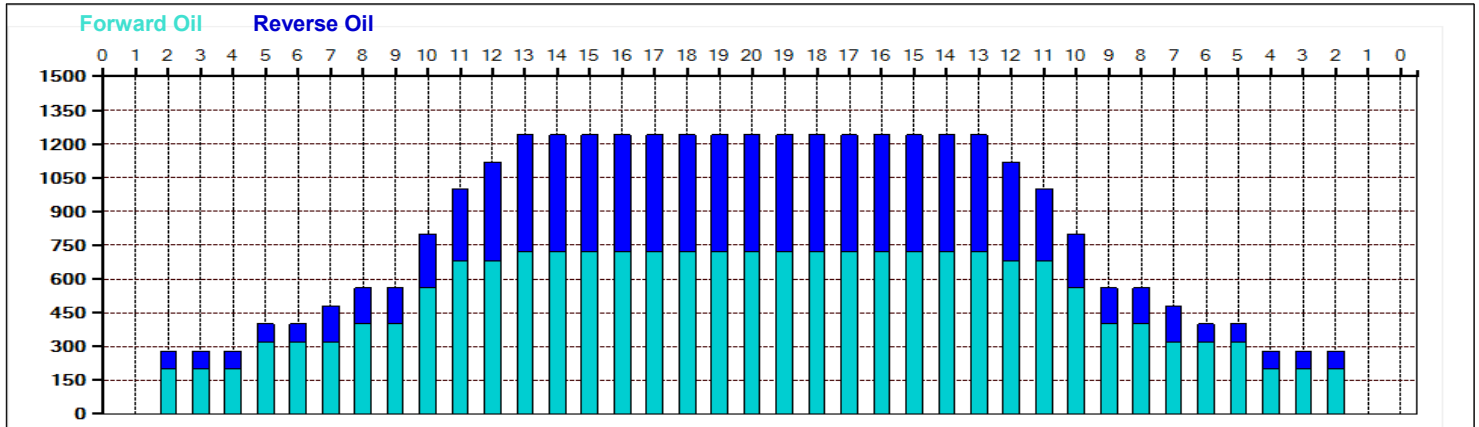

SENIORS ISRAEL 2019

Oil Pattern Distance: 41 Feet **Reverse Brush Drop:** 41 Feet **Oil Per Board:** 40 uL
Forward Oil Total: 19.36 mL **Reverse Oil Total:** 11.56 mL **Volume Oil Total:** 30.92 mL
Forward Boards Crossed: 484 Boards **Reverse Boards Crossed:** 289 Boards **Total Boards Crossed:** 773 Boards

Forward

Reverse

Combined

Buff

Item	3L-7L:18L-18R	8L-12L:18L-18R	13L-17L:18L-18R	18L-18R:17R-13R	18L-18R:12R-8R	18L-18R:7R-3R
Description	Outside Track:Middle	Middle Track:Middle	Inside Track:Middle	Middle: Inside Track	Middle:Middle Track	Middle:Outside Track
Track Zone Ratio	3.37	1.53	1	1	1.53	3.37

SENIORS ISRAEL 2019

Oil Pattern Distance:	41 Feet	Reverse Brush Drop:	41 Feet	Oil Per Board:	40 uL
Forward Oil Total:	19.36 mL	Reverse Oil Total:	11.56 mL	Volume Oil Total:	30.92 mL
Forward Boards Crossed:	484 Boards	Reverse Boards Crossed:	289 Boards	Total Boards Crossed:	773 Boards
