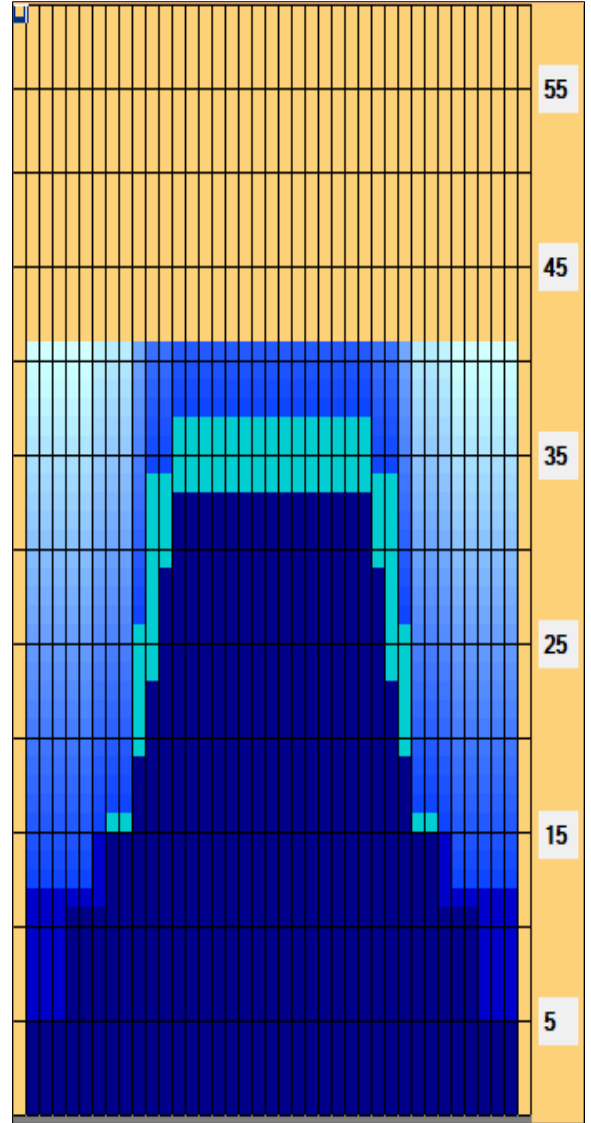

SENIORS ISRAEL 2019

Oil Pattern Distance: 41 Feet   **Reverse Brush Drop:** 41 Feet   **Oil Per Board:** 40 uL
Forward Oil Total: 19.36 mL   **Reverse Oil Total:** 11.56 mL   **Volume Oil Total:** 30.92 mL
Forward Boards Crossed: 484 Boards   **Reverse Boards Crossed:** 289 Boards   **Total Boards Crossed:** 773 Boards

	Start	Stop	Loads	Speed	Crossed	Start	End	Feet	T.Oil
1	2L	2R	5	10	185	0.0	5.6	5.6	7400
2	5L	5R	3	14	93	5.6	11.5	5.9	3720
3	8L	8R	2	18	50	11.5	16.6	5.1	2000
4	10L	10R	4	18	84	16.6	26.8	10.2	3360
5	11L	11R	3	18	57	26.8	34.4	7.6	2280
6	13L	13R	1	22	15	34.4	37.5	3.1	600
7	2L	2R	0	26	0	37.5	41.0	3.5	0

Conditioner:
Type In or Select One

TransferType:
Type In or Select One

	Start	Stop	Loads	Speed	Crossed	Start	End	Feet	T.Oil
1	2L	2R	0	30	0	41.0	33.0	-8.0	0
2	13L	13R	2	14	30	33.0	29.1	-3.9	1200
3	12L	12R	3	14	51	29.1	23.2	-5.9	2040
4	11L	11R	2	14	38	23.2	19.3	-3.9	1520
5	10L	10R	2	14	42	19.3	15.4	-3.9	1680
6	7L	7R	2	14	54	15.4	11.5	-3.9	2160
7	2L	2R	2	10	74	11.5	8.7	-2.8	2960
8	2L	2R	0	10	0	8.7	0.0	-8.7	0

Forward

Reverse

Combined

Buff