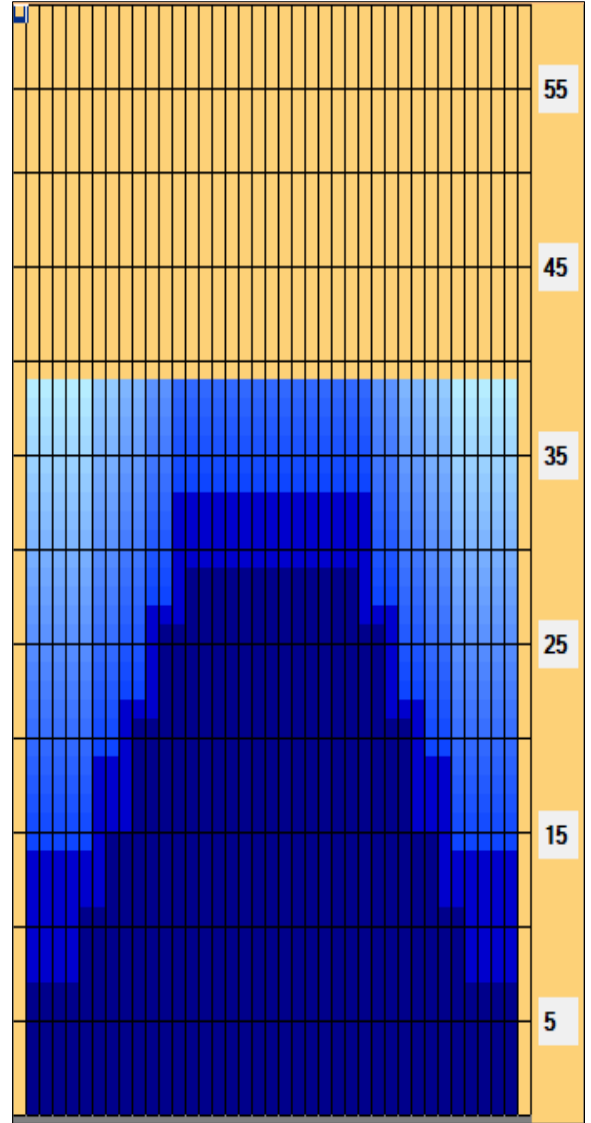

CHAMPION OF CHAMPIONS 2018

Oil Pattern Distance: 39 Feet   **Reverse Brush Drop:** 0 Feet   **Oil Per Board:** 40 uL
Forward Oil Total: 16.12 mL   **Reverse Oil Total:** 8.76 mL   **Volume Oil Total:** 24.88 mL
Forward Boards Crossed: 403 Boards   **Reverse Boards Crossed:** 219 Boards   **Total Boards Crossed:** 622 Boards

	Start	Stop	Loads	Speed	Crossed	Start	End	Feet	T.Oil
1	2L	2R	5	14	185	0.0	7.9	7.9	7400
2	6L	6R	2	14	58	7.9	11.8	3.9	2320
3	8L	8R	2	14	50	11.8	15.7	3.9	2000
4	10L	10R	3	14	63	15.7	21.6	5.9	2520
5	12L	12R	2	18	34	21.6	26.7	5.1	1360
6	14L	14R	1	18	13	26.7	29.2	2.5	520
7	2L	2R	0	22	0	29.2	32.0	2.8	0
8	2L	2R	0	30	0	32.0	39.0	7.0	0

Navigation: Forward Reverse More

	Start	Stop	Loads	Speed	Crossed	Start	End	Feet	T.Oil
1	2L	2R	0	30	0	39.0	33.0	-6.0	0
2	13L	13R	2	22	30	33.0	26.8	-6.2	1200
3	11L	11R	2	18	38	26.8	21.7	-5.1	1520
4	9L	9R	1	18	23	21.7	19.2	-2.5	920
5	7L	7R	2	18	54	19.2	14.1	-5.1	2160
6	2L	2R	2	18	74	14.1	9.0	-5.1	2960
7	2L	2R	0	14	0	9.0	0.0	-9.0	0

Navigation: Forward Reverse More

Conditioner:
Type In or Select
One

TransferType:
Type In or Select
One

- Forward
- Reverse
- Combined
- Buff