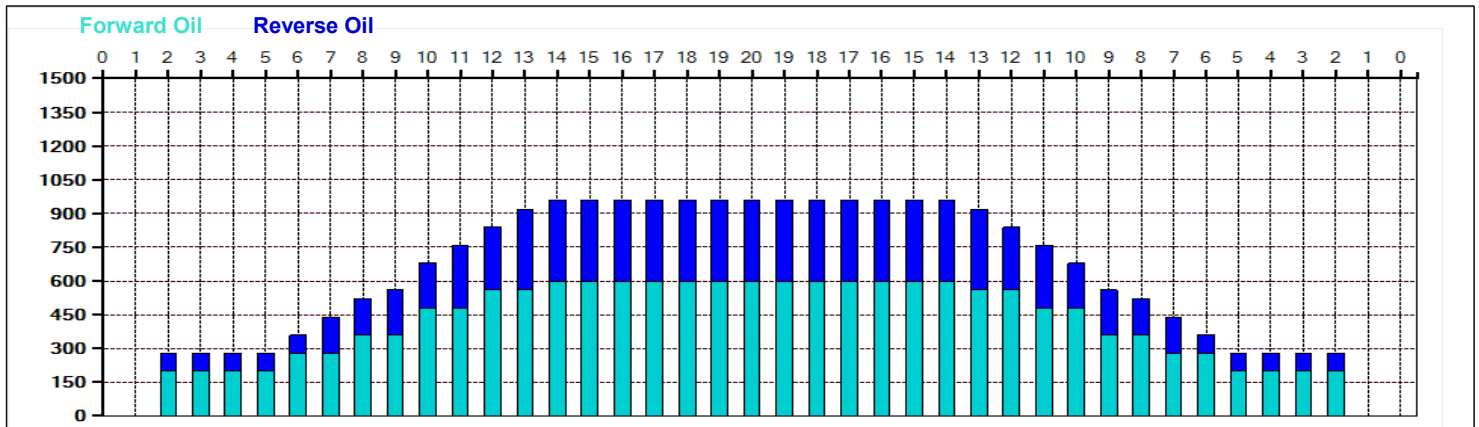

Navigation: Forward Reverse More

	Start	Stop	Loads	Speed	Crossed	Start	End	Feet	T.Oil
1	2L	2R	0	30	0	39.0	33.0	-6.0	0
2	13L	13R	2	22	30	33.0	26.8	-6.2	1200
3	11L	11R	2	18	38	26.8	21.7	-5.1	1520
4	9L	9R	1	18	23	21.7	19.2	-2.5	920
5	7L	7R	2	18	54	19.2	14.1	-5.1	2160
6	2L	2R	2	18	74	14.1	9.0	-5.1	2960
7	2L	2R	0	14	0	9.0	0.0	-9.0	0

Navigation: Forward Reverse More

Conditioner:
 Type In or Select
 One

 TransferType:
 Type In or Select
 One

- Forward
- Reverse
- Combined
- Buff

Item	3L-7L:18L-18R	8L-12L:18L-18R	13L-17L:18L-18R	18L-18R:17R-13R	18L-18R:12R-8R	18L-18R:7R-3R
Description	Outside Track:Middle	Middle Track:Middle	Inside Track:Middle	Middle: Inside Track	Middle:Middle Track	Middle:Outside Track
Track Zone Ratio	2.93	1.43	1.01	1.01	1.43	2.93

CHAMPION OF CHAMPIONS 2018

Oil Pattern Distance:	39 Feet	Reverse Brush Drop:	0 Feet	Oil Per Board:	40 uL
Forward Oil Total:	16.12 mL	Reverse Oil Total:	8.76 mL	Volume Oil Total:	24.88 mL
Forward Boards Crossed:	403 Boards	Reverse Boards Crossed:	219 Boards	Total Boards Crossed:	622 Boards
