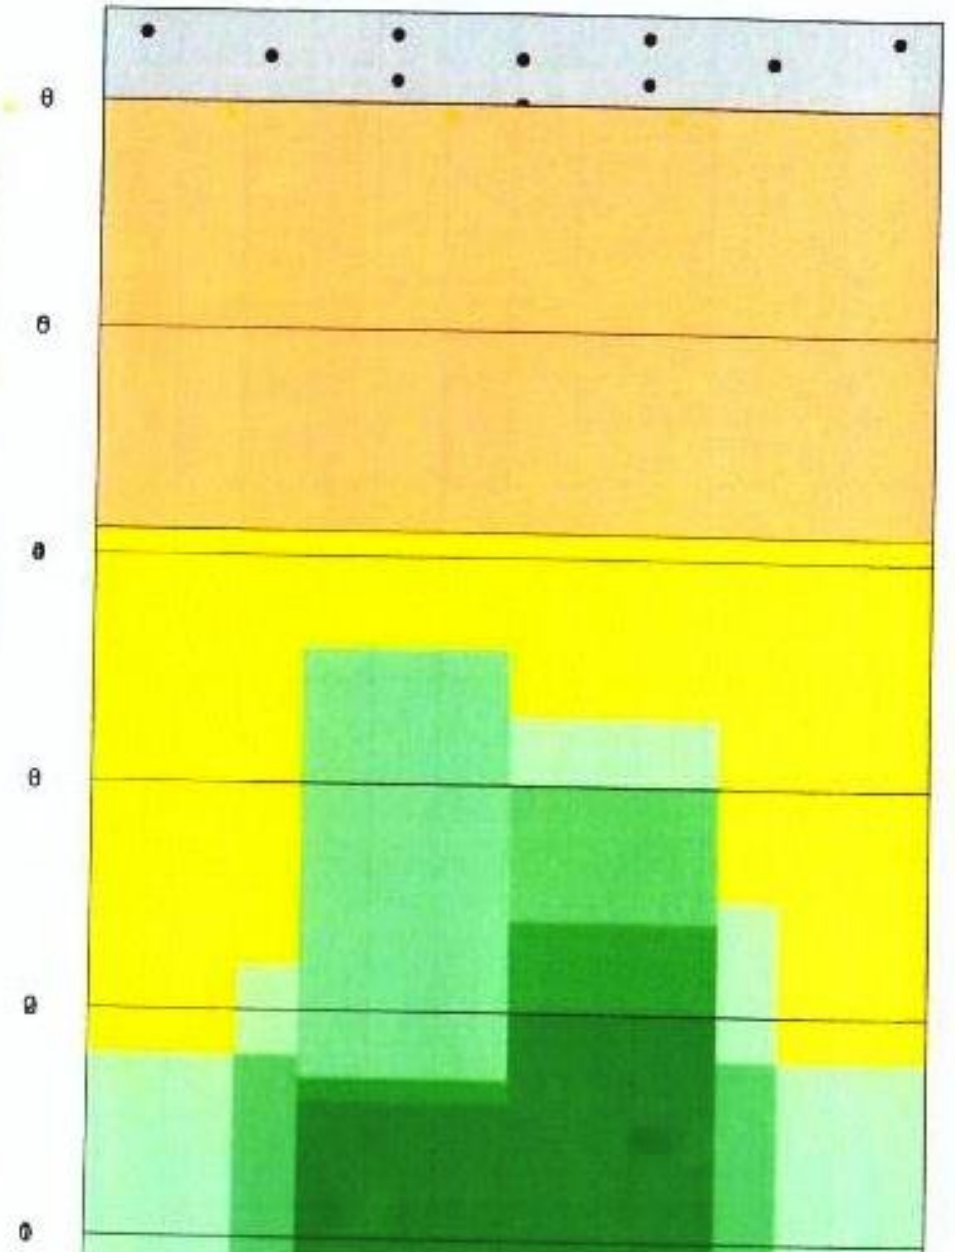

left inside

right inside

right track

right outside

Transfer Rate %

SPEED SETTINGS

Travel

Condition

Short Run

Mode: On

Turn-around Distance: 26.5 Ft

Stripping

Mode: Full

Start: 0.0 Ft

Cleaner Pad Distance: 61.5 Ft

Vacuum: On Start

Cleaner Flow

In oil: 100 %

Back lane: 50 %

Pass 1		Pass 2	
Forward	Reverse	Forward	Reverse
Medium	Medium	Low	Low
Medium	Medium	Low	Low
Medium			

Graph Layer