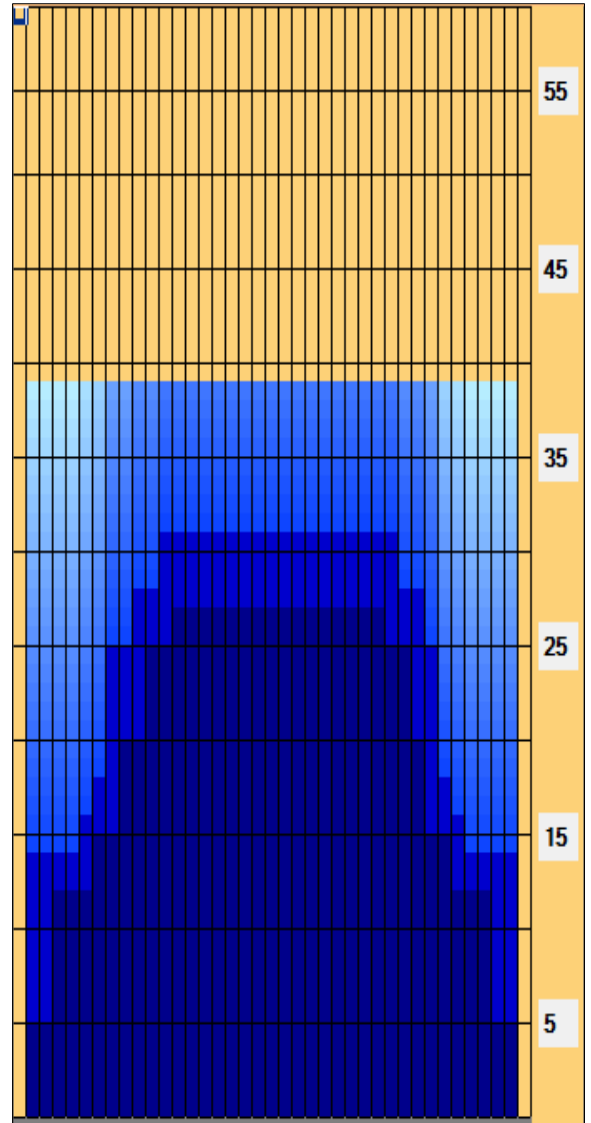

# Israel Championships 2nd level 2018

**Oil Pattern Distance:** 39 Feet      **Reverse Brush Drop:** 39 Feet      **Oil Per Board:** 40 uL  
**Forward Oil Total:** 15.96 mL      **Reverse Oil Total:** 9.8 mL      **Volume Oil Total:** 25.76 mL  
**Forward Boards Crossed:** 399 Boards      **Reverse Boards Crossed:** 245 Boards      **Total Boards Crossed:** 644 Boards

	Start	Stop	Loads	Speed	Crossed	Start	End	Feet	T.Oil
1	2L	2R	3	14	111	0.0	5.0	5.0	4440
2	4L	4R	4	14	132	5.0	12.0	7.0	5280
3	7L	7R	2	14	54	12.0	15.0	3.0	2160
4	9L	9R	2	18	46	15.0	20.0	5.0	1840
5	11L	10R	2	18	40	20.0	25.0	5.0	1600
6	13L	12R	1	18	16	25.0	27.0	2.0	640
7	2L	2R	0	22	0	27.0	31.0	4.0	0
8	2L	2R	0	26	0	31.0	39.0	8.0	0

Conditioner:  
Type In or Select One

TransferType:  
Type In or Select One

Forward

Reverse

Combined

Buff

Navigation: Forward Reverse More

	Start	Stop	Loads	Speed	Crossed	Start	End	Feet	T.Oil
1	2L	2R	0	30	0	39.0	31.0	-8.0	0
2	12L	11R	1	22	18	31.0	28.0	-3.0	720
3	10L	9R	1	22	22	28.0	25.0	-3.0	880
4	8L	8R	3	18	75	25.0	18.0	-7.0	3000
5	7L	7R	1	18	27	18.0	16.0	-2.0	1080
6	6L	6R	1	18	29	16.0	14.0	-2.0	1160
7	2L	2R	2	14	74	14.0	11.0	-3.0	2960
8	2L	2R	0	14	0	11.0	0.0	-11.0	0

Navigation: Forward Reverse More

Item	3L-7L:18L-18R	8L-12L:18L-18R	13L-17L:18L-18R	18L-18R:17R-13R	18L-18R:12R-8R	18L-18R:7R-3R
Description	Outside Track:Middle	Middle Track:Middle	Inside Track:Middle	Middle: Inside Track	Middle:Middle Track	Middle:Outside Track
Track Zone Ratio	2.5	1.2	1	1	1.14	2.5