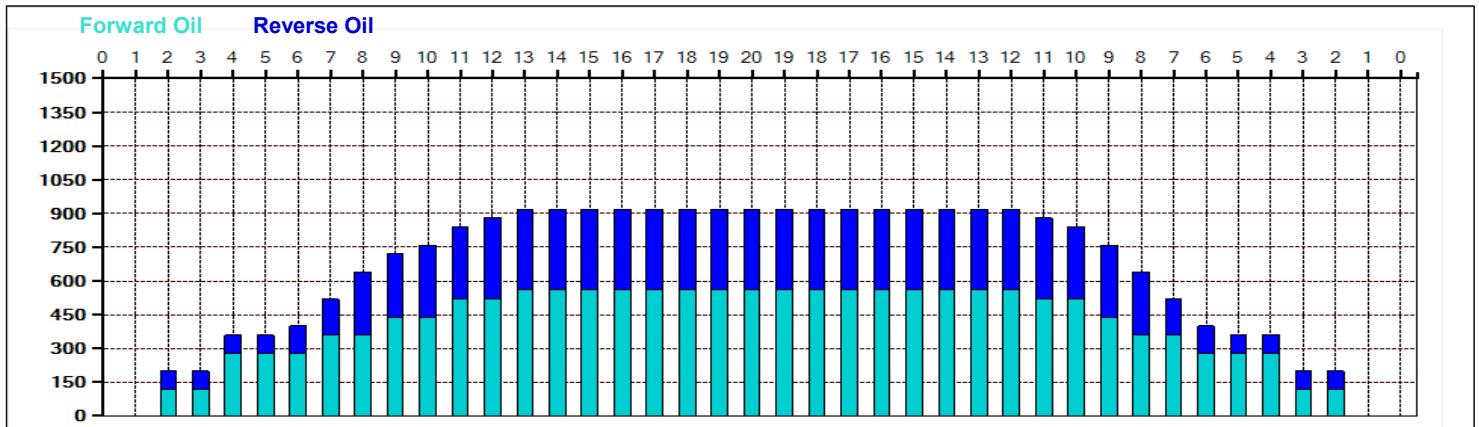

# Israel Championships 2nd level 2018

**Oil Pattern Distance:** 39 Feet      **Reverse Brush Drop:** 39 Feet      **Oil Per Board:** 40 uL  
**Forward Oil Total:** 15.96 mL      **Reverse Oil Total:** 9.8 mL      **Volume Oil Total:** 25.76 mL  
**Forward Boards Crossed:** 399 Boards      **Reverse Boards Crossed:** 245 Boards      **Total Boards Crossed:** 644 Boards

	Start	Stop	Loads	Speed	Crossed	Start	End	Feet	T.Oil
1	2L	2R	3	14	111	0.0	5.0	5.0	4440
2	4L	4R	4	14	132	5.0	12.0	7.0	5280
3	7L	7R	2	14	54	12.0	15.0	3.0	2160
4	9L	9R	2	18	46	15.0	20.0	5.0	1840
5	11L	10R	2	18	40	20.0	25.0	5.0	1600
6	13L	12R	1	18	16	25.0	27.0	2.0	640
7	2L	2R	0	22	0	27.0	31.0	4.0	0
8	2L	2R	0	26	0	31.0	39.0	8.0	0

Conditioner:  
Type In or Select One

TransferType:  
Type In or Select One

Forward

Reverse

Combined

Buff

Navigation: Forward Reverse More

	Start	Stop	Loads	Speed	Crossed	Start	End	Feet	T.Oil
1	2L	2R	0	30	0	39.0	31.0	-8.0	0
2	12L	11R	1	22	18	31.0	28.0	-3.0	720
3	10L	9R	1	22	22	28.0	25.0	-3.0	880
4	8L	8R	3	18	75	25.0	18.0	-7.0	3000
5	7L	7R	1	18	27	18.0	16.0	-2.0	1080
6	6L	6R	1	18	29	16.0	14.0	-2.0	1160
7	2L	2R	2	14	74	14.0	11.0	-3.0	2960
8	2L	2R	0	14	0	11.0	0.0	-11.0	0

Navigation: Forward Reverse More

Item	3L-7L:18L-18R	8L-12L:18L-18R	13L-17L:18L-18R	18L-18R:17R-13R	18L-18R:12R-8R	18L-18R:7R-3R
Description	Outside Track:Middle	Middle Track:Middle	Inside Track:Middle	Middle: Inside Track	Middle:Middle Track	Middle:Outside Track
Track Zone Ratio	2.5	1.2	1	1	1.14	2.5