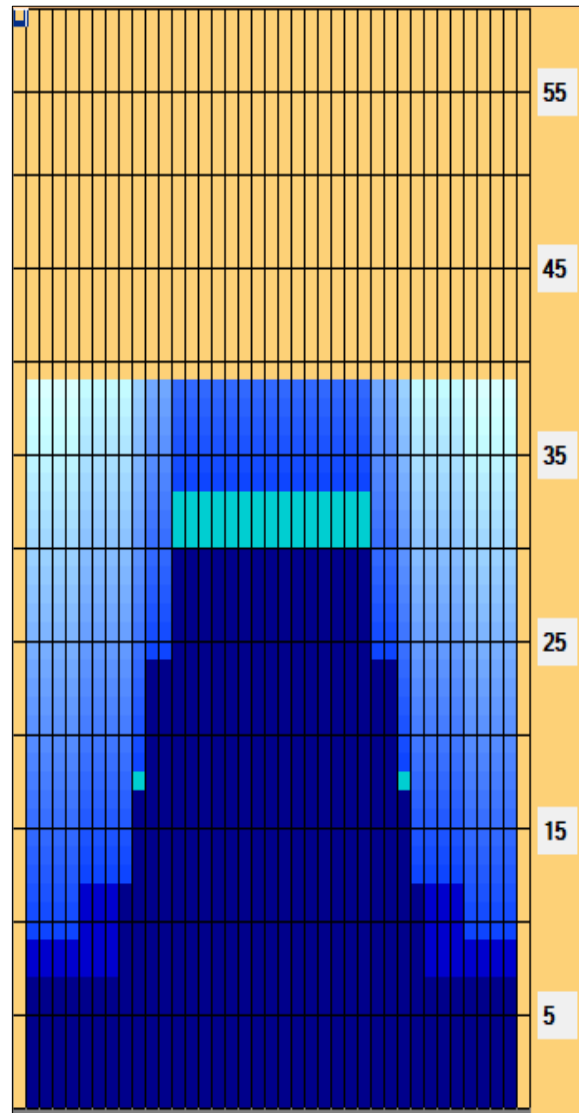

2nd level ISRAEL 2017 Planet Rishon Lezion

Oil Pattern Distance:	39 Feet	Reverse Brush Drop:	39 Feet	Oil Per Board:	40 uL
Forward Oil Total:	12.76 mL	Reverse Oil Total:	11.92 mL	Volume Oil Total:	24.68 mL
Forward Boards Crossed:	319 Boards	Reverse Boards Crossed:	298 Boards	Total Boards Crossed:	617 Boards

	Start	Stop	Loads	Speed	Crossed	Start	End	Feet	T.Oil
1	2L	2R	4	14	148	0.0	7.0	7.0	5920
2	9L	9R	2	18	46	7.0	12.0	5.0	1840
3	10L	10R	2	22	42	12.0	18.0	6.0	1680
4	11L	11R	2	22	38	18.0	24.0	6.0	1520
5	13L	13R	3	22	45	24.0	33.0	9.0	1800
6	2L	2R	0	30	0	33.0	39.0	6.0	0

Conditioner:
Type In or Select One

TransferType:
Type In or Select One

Navigation: Forward Reverse More

	Start	Stop	Loads	Speed	Crossed	Start	End	Feet	T.Oil
1	2L	2R	0	30	0	39.0	30.0	-9.0	0
2	13L	13R	2	22	30	30.0	24.0	-6.0	1200
3	11L	11R	3	18	57	24.0	17.0	-7.0	2280
4	10L	10R	2	18	42	17.0	12.0	-5.0	1680
5	6L	6R	2	14	58	12.0	9.0	-3.0	2320
6	2L	2R	3	14	111	9.0	4.0	-5.0	4440
7	2L	2R	0	10	0	4.0	0.0	-4.0	0

Navigation: Forward Reverse More

- Forward
- Reverse
- Combined
- Buff

Item	3L-7L:18L-18R	8L-12L:18L-18R	13L-17L:18L-18R	18L-18R:17R-13R	18L-18R:12R-8R	18L-18R:7R-3R
Description	Outside Track:Middle	Middle Track:Middle	Inside Track:Middle	Middle: Inside Track	Middle:Middle Track	Middle:Outside Track
Track Zone Ratio	3.21	1.67	1	1	1.67	3.21