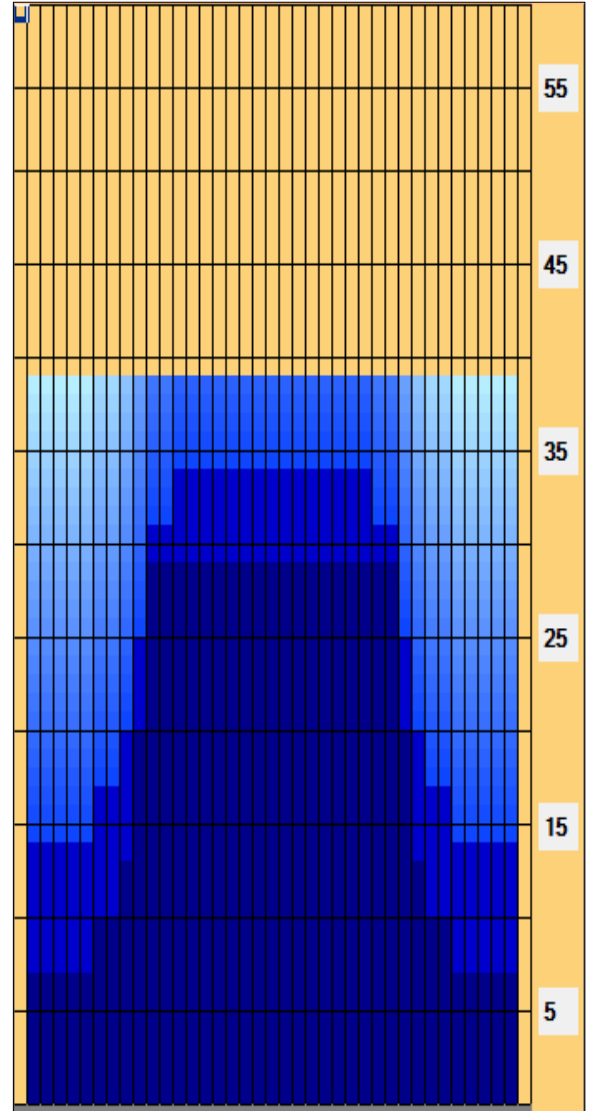

IBF WSrC 2017 PLANET

Oil Pattern Distance:	39 Feet	Reverse Brush Drop:	39 Feet	Oil Per Board:	40 uL
Forward Oil Total:	16.2 mL	Reverse Oil Total:	10.76 mL	Volume Oil Total:	26.96 mL
Forward Boards Crossed:	405 Boards	Reverse Boards Crossed:	269 Boards	Total Boards Crossed:	674 Boards

	Start	Stop	Loads	Speed	Crossed	Start	End	Feet	T.Oil
1	2L	2R	5	10	185	0.0	7.0	7.0	7400
2	7L	7R	2	14	54	7.0	10.0	3.0	2160
3	9L	9R	2	14	46	10.0	13.0	3.0	1840
4	10L	10R	3	18	63	13.0	20.0	7.0	2520
5	11L	11R	3	22	57	20.0	29.0	9.0	2280
6	13L	13R	0	22	0	29.0	39.0	10.0	0

Conditioner:
Type In or Select One

TransferType:
Type In or Select One

Navigation: Forward Reverse More

	Start	Stop	Loads	Speed	Crossed	Start	End	Feet	T.Oil
1	2L	2R	0	30	0	39.0	34.0	-5.0	0
2	13L	13R	1	22	15	34.0	31.0	-3.0	600
3	11L	11R	2	22	38	31.0	25.0	-6.0	1520
4	10L	10R	2	18	42	25.0	20.0	-5.0	1680
5	9L	9R	2	14	46	20.0	17.0	-3.0	1840
6	7L	7R	2	14	54	17.0	14.0	-3.0	2160
7	2L	2R	2	10	74	14.0	12.0	-2.0	2960
8	2L	2R	0	10	0	12.0	0.0	-12.0	0

Navigation: Forward Reverse More

- Forward
- Reverse
- Combined
- Buff

Item	3L-7L:18L-18R	8L-12L:18L-18R	13L-17L:18L-18R	18L-18R:17R-13R	18L-18R:12R-8R	18L-18R:7R-3R
Description	Outside Track:Middle	Middle Track:Middle	Inside Track:Middle	Middle: Inside Track	Middle:Middle Track	Middle:Outside Track
Track Zone Ratio	3.33	1.35	1	1	1.35	3.33