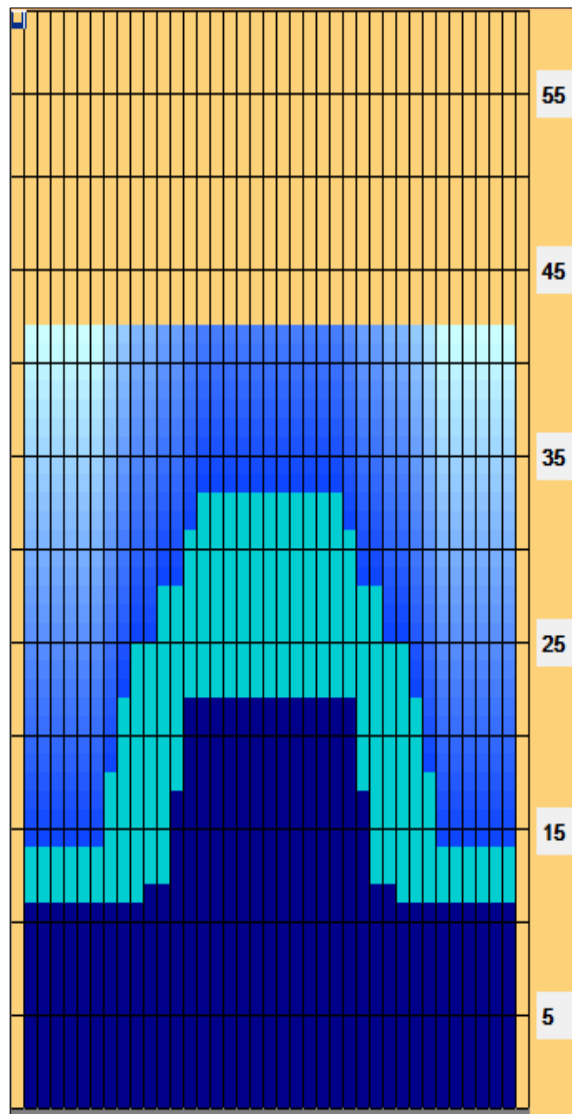

Israel Youth Championship 2014

YOUR LINES OUR PASSION

Oil Pattern Distance:	42 Feet	Reverse Brush Drop:	42	Oil Per Board:	40 uL
Forward Oil Total:	25.08 mL	Reverse Oil Total:	4.48 mL	Volume Oil Total:	29.56 mL
Forward Boards Crossed:	627 Boards	Reverse Boards Crossed:	112 Boards	Total Boards Crossed:	739 Boards

	Start	Stop	Loads	Speed	Crossed	Start	End	Feet	T.Oil
1	2L	2R	10	10	370	0.0	14.0	14.0	14800
2	8L	8R	3	10	75	14.0	18.0	4.0	3000
3	9L	9R	3	10	69	18.0	22.0	4.0	2760
4	10L	10R	2	14	42	22.0	25.0	3.0	1680
5	12L	12R	2	14	34	25.0	28.0	3.0	1360
6	14L	14R	2	14	26	28.0	31.0	3.0	1040
7	15L	15R	1	18	11	31.0	33.0	2.0	440
8	2L	2R	0	26	0	33.0	42.0	9.0	0

Navigation: Forward Reverse More

	Start	Stop	Loads	Speed	Crossed	Start	End	Feet	T.Oil
1	2L	2R	0	30	0	42.0	22.0	-20.0	0
2	14L	14R	2	18	26	22.0	17.0	-5.0	1040
3	13L	13R	2	18	30	17.0	12.0	-5.0	1200
4	11L	11R	1	14	19	12.0	11.0	-1.0	760
5	2L	2R	1	14	37	11.0	10.0	-1.0	1480
6	2L	2R	0	14	0	10.0	0.0	-10.0	0

Navigation: Forward Reverse More

Conditioner:
Type In or Select
One

TransferType:
Type In or Select
One

Forward

Reverse

Combined

Buff

Item	3L-7L:18L-18R	8L-12L:18L-18R	13L-17L:18L-18R	18L-18R:17R-13R	18L-18R:12R-8R	18L-18R:7R-3R
Description	Outside Track:Middle	Middle Track:Middle	Inside Track:Middle	Middle: Inside Track	Middle:Middle Track	Middle:Outside Track
Track Zone Ratio	2.64	1.58	1.04	1.04	1.58	2.64