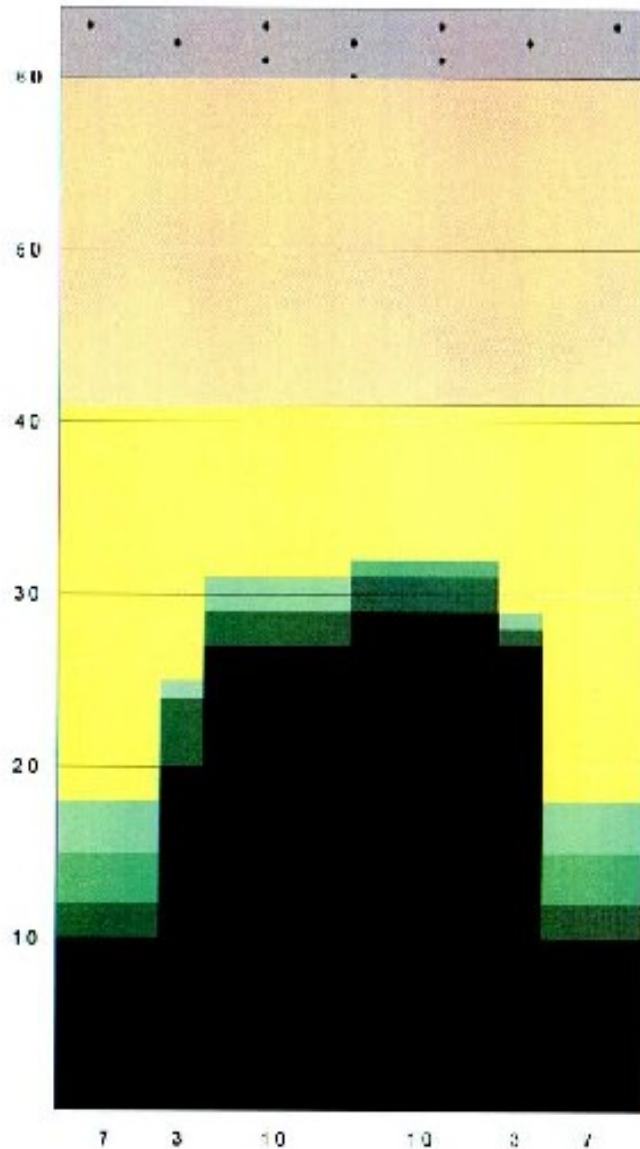

תחרות לקביעת נבחרת הנוער 2014

BUITCO: Mode:

Distance: FL

C/L: Mode:

Distances - FL

left outside:

left track:

left inside:

right inside:

right track:

right outside:

Transfer Rate %

SPEED SETTINGS:

Texas

Condition

Slip:

Graph layers:

- Oil Pass 1 Forward
- Oil Pass 1 Reverse
- Oil Pass 2 Forward
- Oil Pass 2 Reverse
- Skipping

| Pass 1 | | Pass 2 | |
|---------|---------|---------|---------|
| Double | | Double | |
| Forward | Reverse | Forward | Reverse |
| 41.5 | 41.0 | 37.3 | 39.0 |
| Double | | Double | |
| Forward | Reverse | Forward | Reverse |
| 12.3 | 18.0 | 17.0 | 13.8 |
| 25.3 | 24.8 | 24.0 | 30.8 |
| 29.0 | 21.8 | 27.0 | 21.8 |
| 37.0 | 31.8 | 32.0 | 29.8 |
| 28.0 | 28.0 | 28.0 | 27.8 |
| 12.0 | 18.0 | 10.0 | 15.0 |
| 70 | 100 | 100 | 100 |